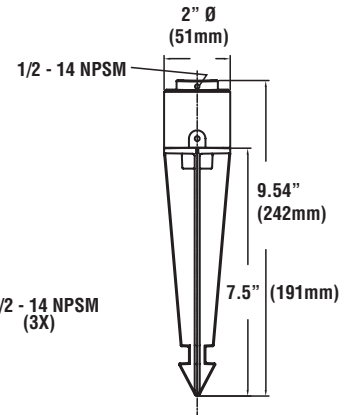

TMA - TWIN MOUNT ADAPTER

SPP - SPIKE LV