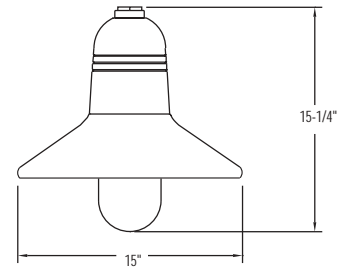

harbor dimensions

15" HARBOR