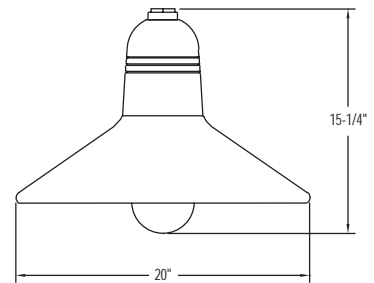

20" HARBOR

harbor quality

Backed by a full 2-year warranty, the Harbor Series brings you the most aesthetically pleasing design available for indoor and outdoor architectural spaces. With lighting choices and energy saving options, the Harbor Series is the ideal choice for the design scheme you have created.