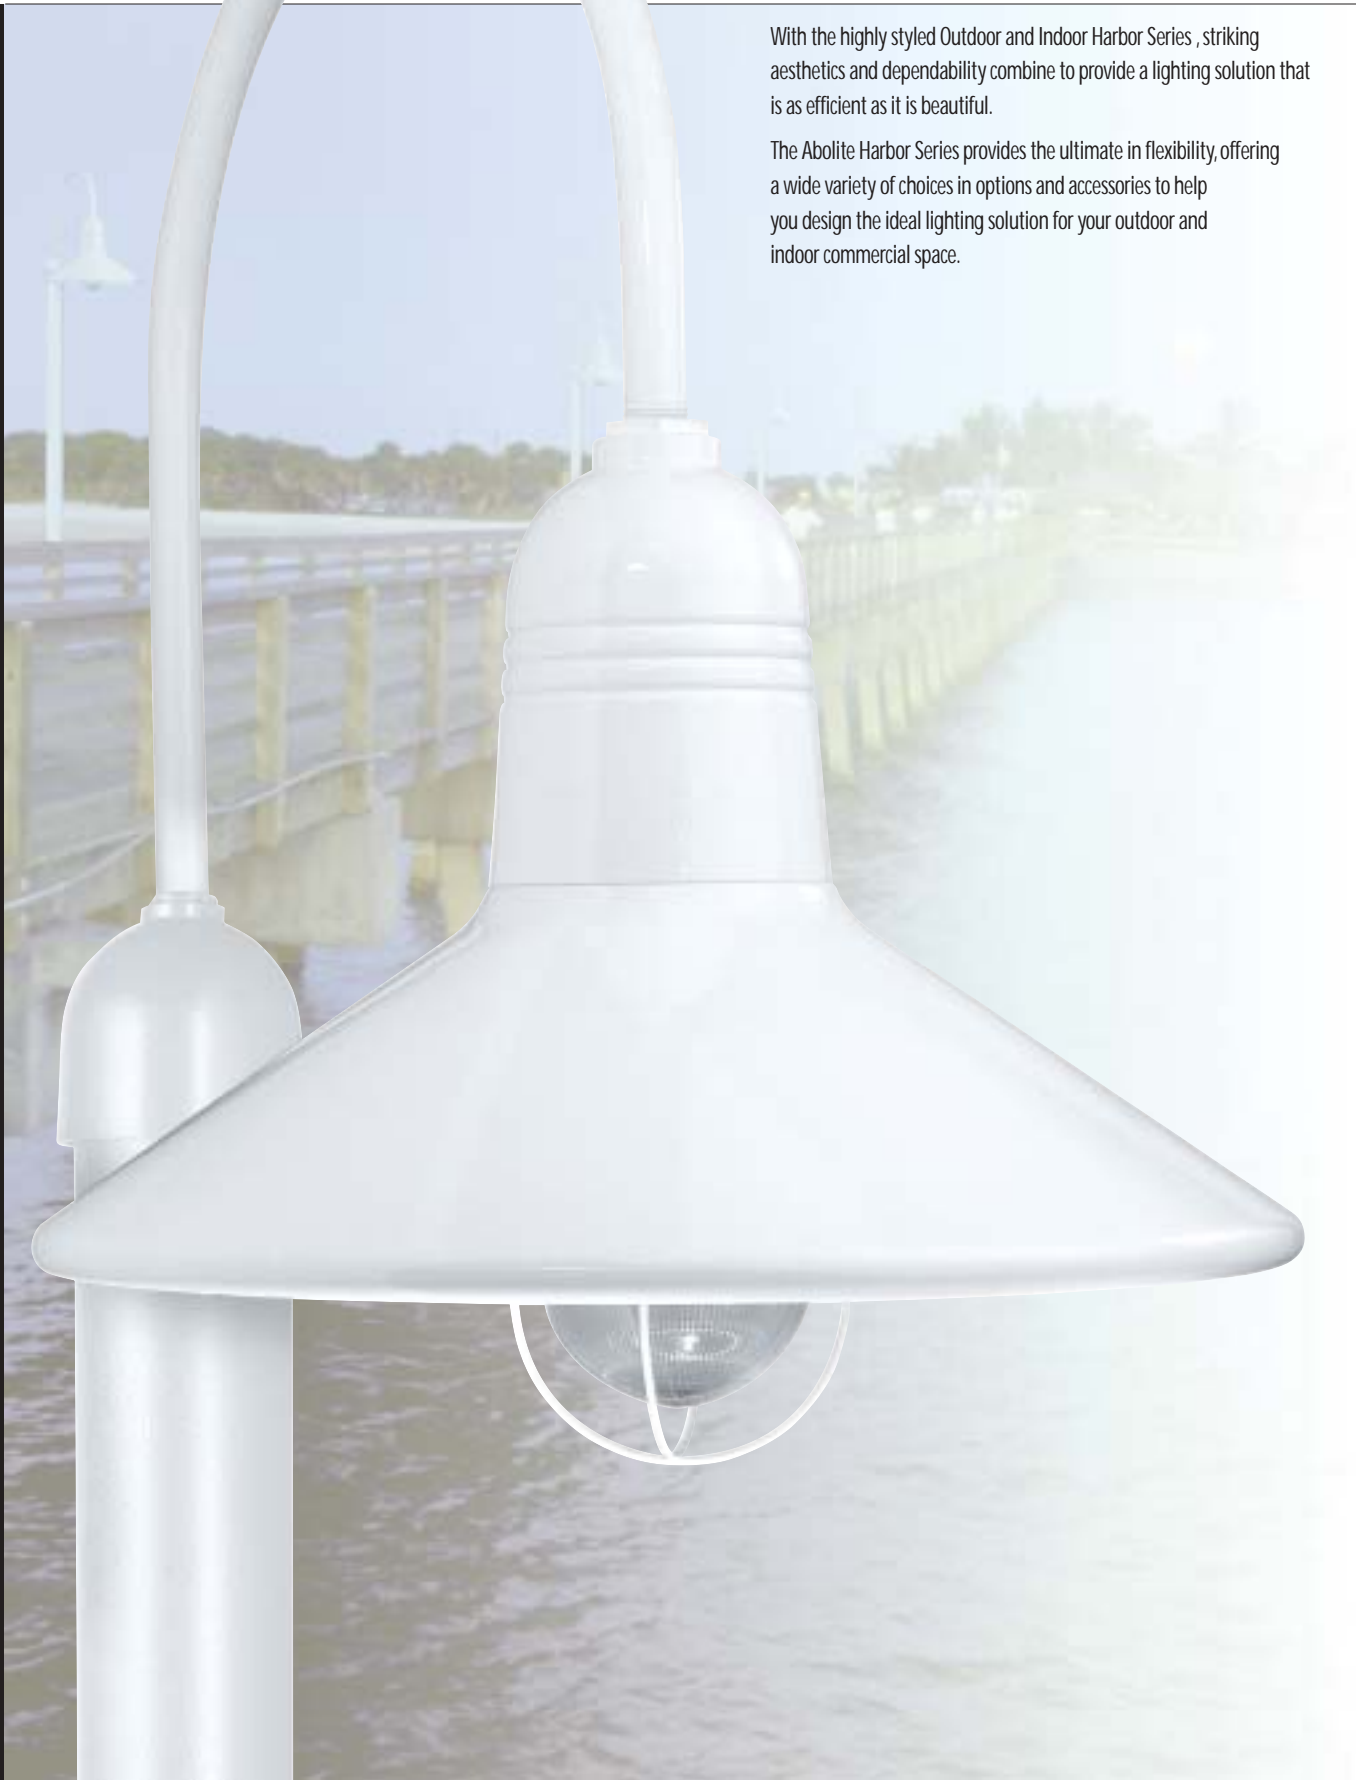

STYLISH SOLUTIONS FOR OUTDOOR AND INDOOR SPACES

With the highly styled Outdoor and Indoor Harbor Series, striking aesthetics and dependability combine to provide a lighting solution that is as efficient as it is beautiful.

The Abolite Harbor Series provides the ultimate in flexibility, offering a wide variety of choices in options and accessories to help you design the ideal lighting solution for your outdoor and indoor commercial space.