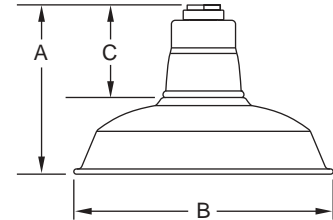

The Abolite Standard Dome (RD) is the professional's choice when it comes to general ambient, task ambient or simple decorative lighting. Semi-shielding of lamps and/or globes directs the majority of light downward. This makes the RD a great choice for ambient and accent applications, and allows the designer to deal with scale of the area to be lighted and various mounting heights.

- Compact profile with 3/4" threaded entry
- Mounting accomplished with rigid 3/4" conduit, or a variety of brackets, goosenecks and cord sets
- Four sizes ranging from 12" to 18" in diameter
- Lamps available
 - Compact Fluorescent from 13 to 42 watts
26/32/42 Watt requires use of separate Remote Ballast and is available with LDS96 WL mounting only
 - High-Intensity Discharge from 50 to 175 watts requires use of separate Remote Ballast
 - Incandescent up to 300 watts

U.L. Listed for wet locations

Fixture	Height (A)	Diameter (B)	Neck (C)	Weight (lbs.)
RD 100	8-1/4"	12"	4-1/2"	2.5
RD 150	9-1/2"	14"	4-1/2"	3.0
RD 200	10"	16"	4-1/2"	3.5
RD 300	11"	18"	5"	4.0